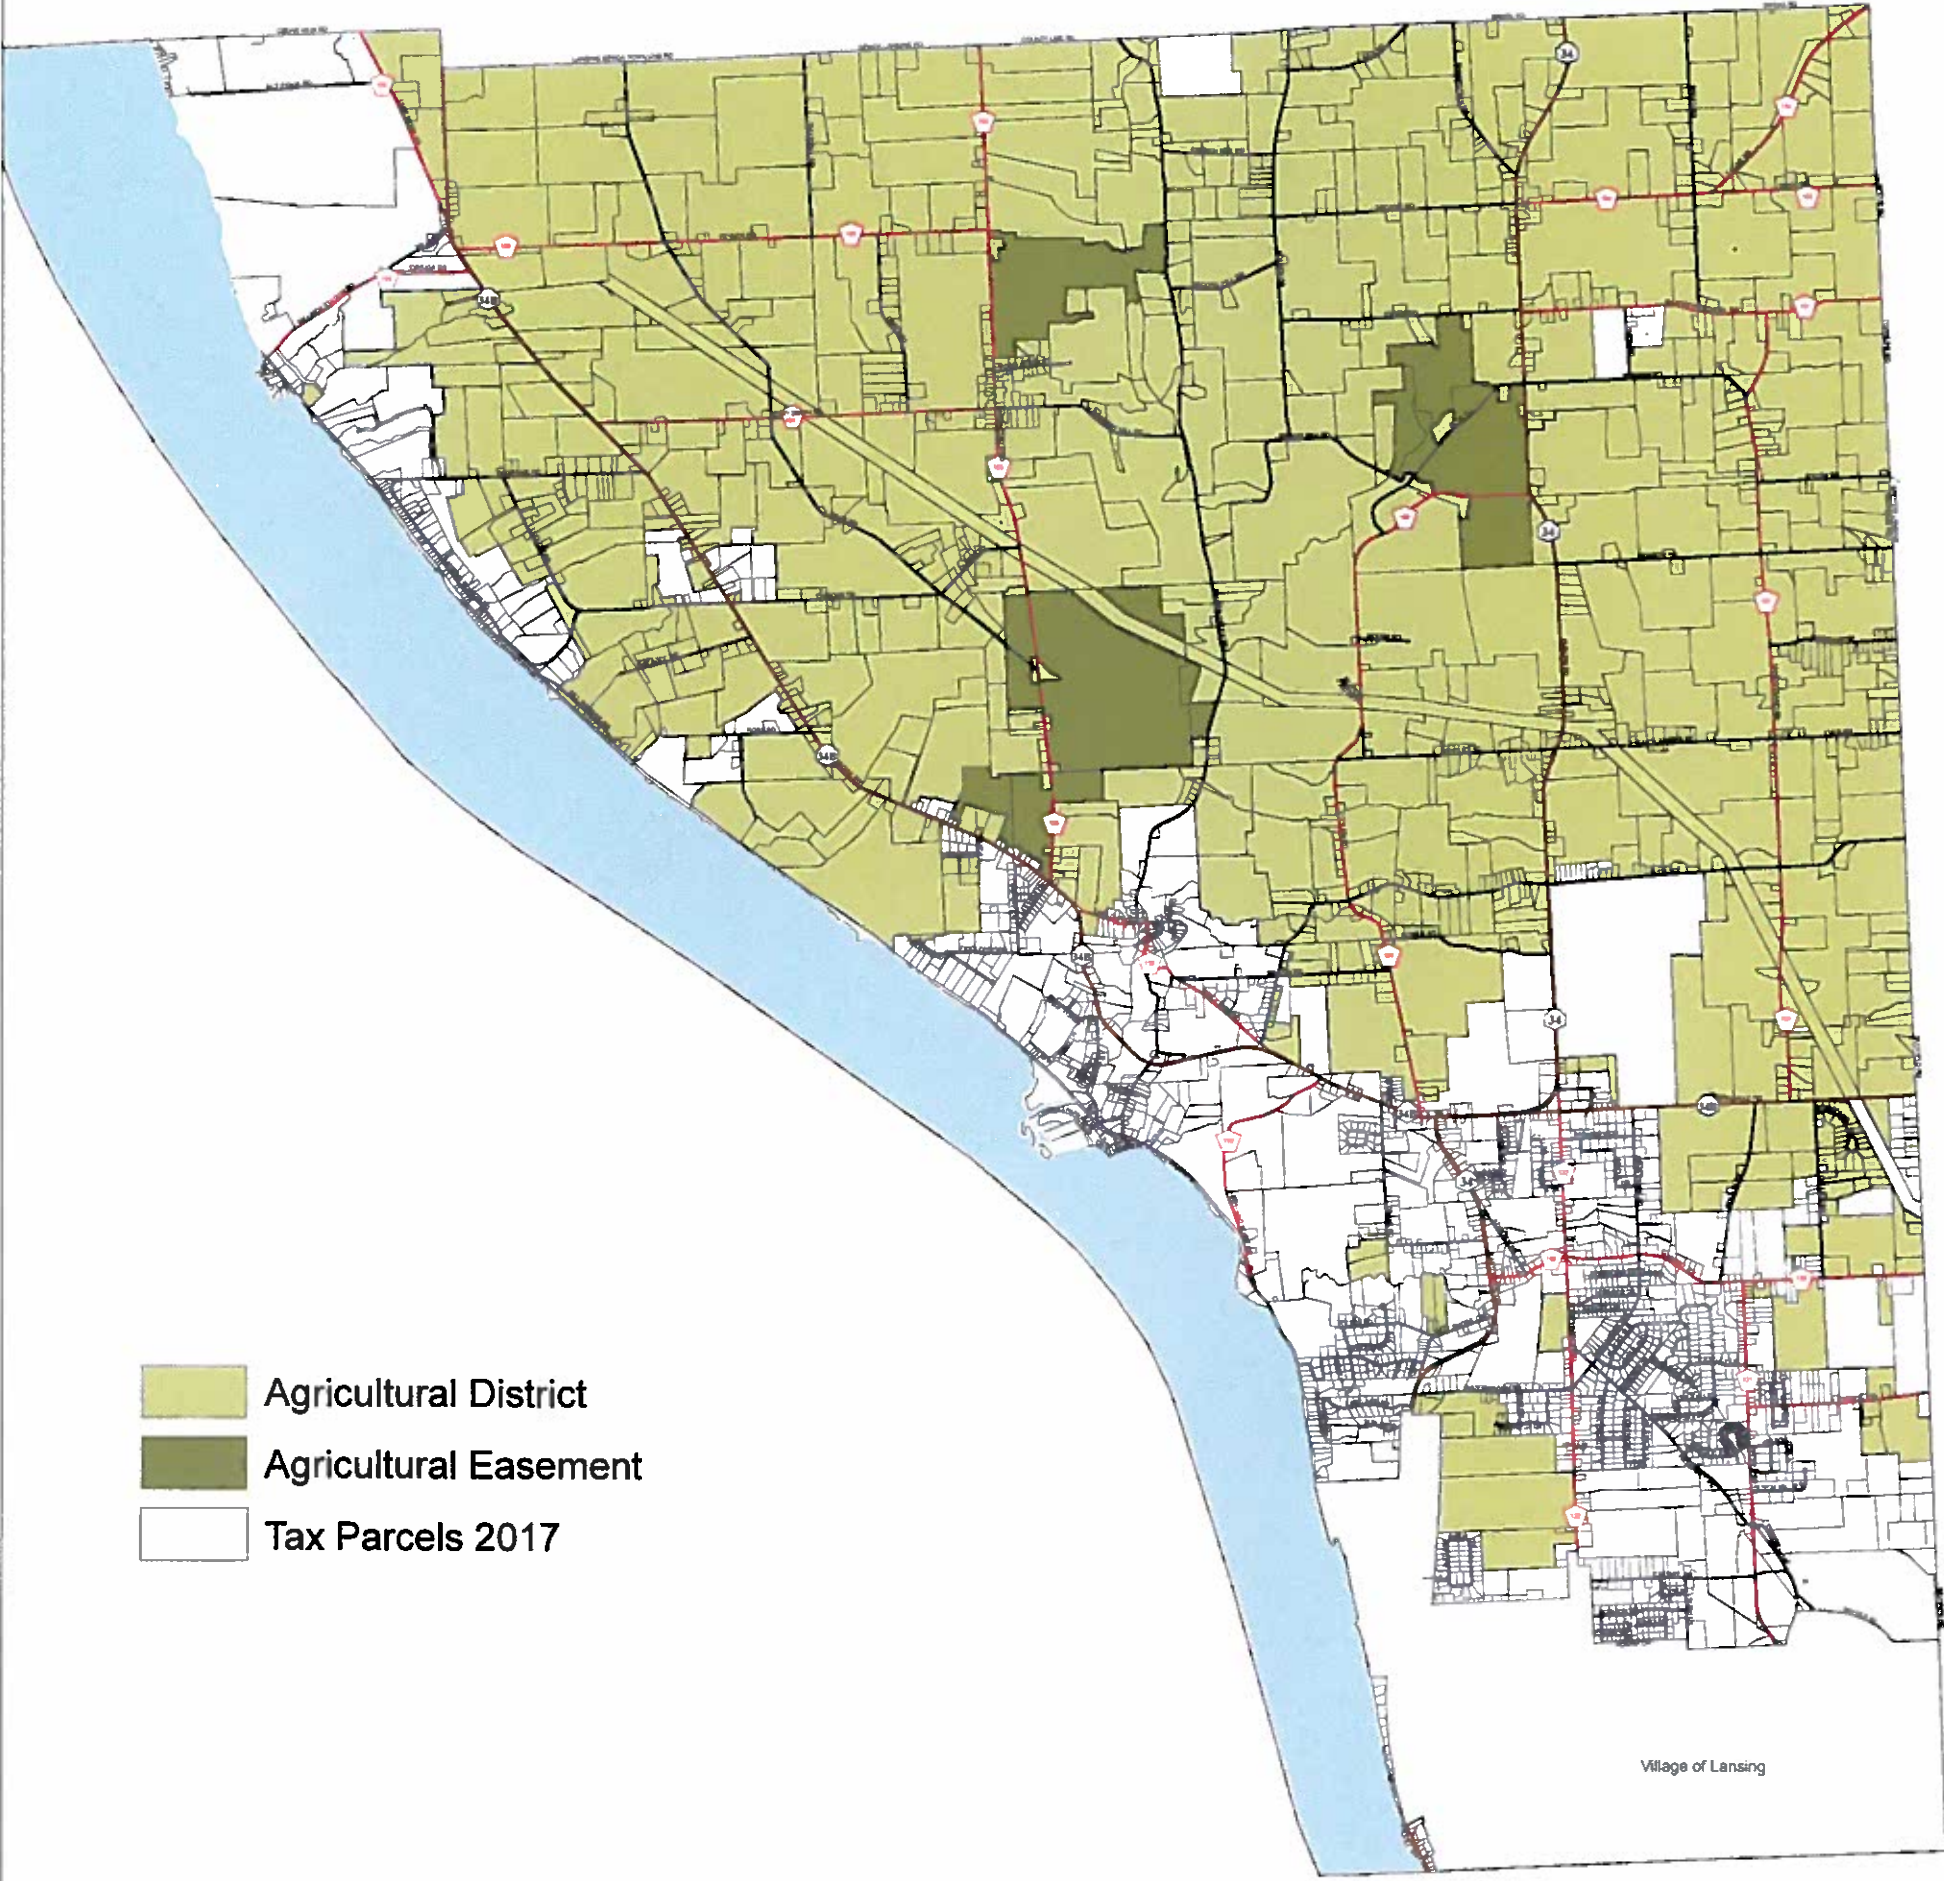

Town of Lansing

-  Agricultural District
-  Agricultural Easement
-  Tax Parcels 2017

Source: 2016 New York State Dept. of Agriculture and Markets

Tompkins County Planning Dept